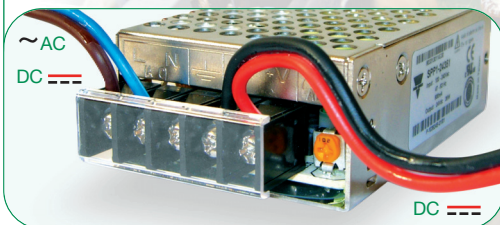

Short circuit protection

An embedded short circuit protection ensures the safety of the whole unit.

Low Stand-by power consumption

The product has been designed to have limited Power consumption in stand-by condition.

Universal Input

On all models the rated input voltage is automatically selected by the Power Supply (88~264 VAC). They can also be powered with DC voltage (120~375 VDC).

Approvals and Warranty

All SPP1s are approved according to the related European and North American safety standards. All models feature a two year warranty.

Connection

The Enclosed Switching Power Supply meets your needs for AC/DC and DC/DC power requirements.

Product Features

Universal AC input full range

All the devices can be supplied by 88 to 264VAC or 120 to 375DC.