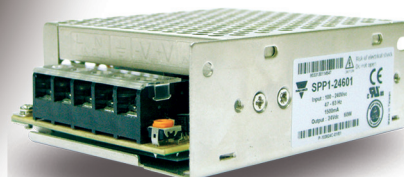

CARLO GAVAZZI
Automation Components

Enclosed Type Switching Power Supplies

20W, 35W and 60W

Control

Control

SPP1 - Enclosed type Switching Power Supplies

Carlo Gavazzi has introduced a new range of power supplies for the automation industry, Enclosed Type Power Supplies. Most features are included as standard. The selection process for the SPP1 is very simple: Choose the output voltage and the output power. These new products, as well as the existing SPD single phase power supplies, feature very compact designs, high efficiencies and solid specifications.

The Enclosed Switching Power Supply meets your needs for AC/DC and DC/DC power requirements. SPP provides a flexible power solution to the OEM that includes DC voltages from 5V to 24V at 20W, 35W and 60W for industrial control and automation applications. The entire range carries full certification and offers universal inputs and screw terminal connections. It has been designed for its performance.

**Space
Optimization**

**User
Friendly**

**Long Term
Reliability**

**Diagnostic
Warning**

High Efficiency

The SPP Power Supplies typical efficiency is very high: up to 89%. Most of the product range meets the ErP (Eco-design Directive for Energy related products).

Short circuit protection

An embedded short circuit protection ensures the safety of the whole unit.

Low Stand-by power consumption

The product has been designed to have limited Power consumption in stand-by condition.